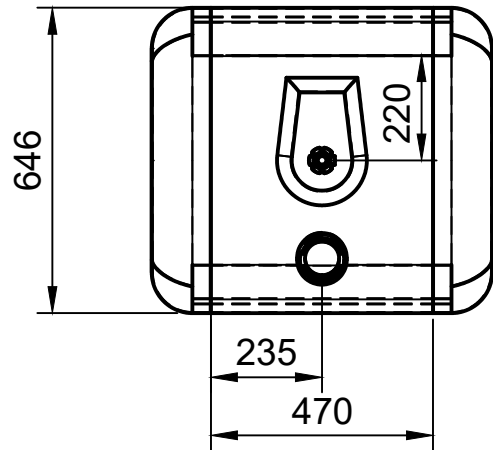

A (1:7)

1/2" MALE-FEMALE TREAD

MERCEDES OEM: A9604703103

KOCAELI METAL DEPO
 +902623711442-46
 gokhan.tunali@kmd.com.tr
 www.kmd.com.tr

TITLE:
 695X646X720 MERCEDES FUEL TANK

PRODUCT CODE: 7065072001	DATE:	LITER: 290 L
-----------------------------	-------	-----------------

DRAWN :	MATERIAL:	
---------	-----------	--

APPROVED:	WEIGHT :	DWG NO:
-----------	----------	---------

CUSTOMER:	SCALE : 1:16	SHEET 1 OF 1	A4
-----------	--------------	--------------	----